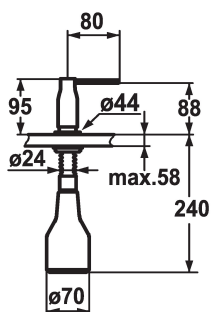

KWC SIN Soap dispenser

Modell-Linie: ACCESSOIRES | Z.536.332.000

KWC-No.

536332
chromeline

* Soap dispenser KWC SIN
* Easily refillable from top without disassembly
* Mounting hole size $\varnothing 26$ mm

* Scope of delivery:
- Pump
- Soap container, filling capacity 350 ml Z.635.713

Technické údaje

ATT-KWC-FARBCODE

chromeline

Installation_type

Standmontage

Faucet_typ

Seifenspender

Measure_Height

95

Projection_A

A80