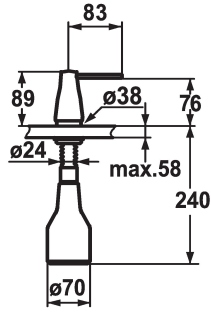

## KWC EVE Soap dispenser

Modell-Linie: ACCESSOIRES | Z.536.063.151  
Sanitetsutrustning | Tvålbehållare

### KWC-No.

**536063**  
chromeline

**536263**  
black chrome-plated

**536064**  
stainless steel

**536262**  
glacier white

### ATT-KWC-FARBCODE

chromeline

black chrome-plated

stainless steel

glacier white

\* Soap dispenser KWC EVE  
\* Easily refillable from top without disassembly  
\* Mounting hole size  $\varnothing 26$  mm  
\* Scope of delivery:

- Pump  
- Soap container, filling capacity 350 ml Z.635.713  
\* To be ordered separately (optional or if necessary):  
- Escutcheon Z.536.291.000 or Z.536.292.700