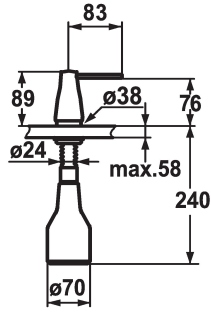

KWC EVE Soap dispenser

Modell-Linie: ACCESSOIRES | Z.536.063.151

KWC-No.

536063
chromeline

536263
black chrome-plated

536064
stainless steel

536262
glacier white

ATT-KWC-FARBCODE

chromeline

black chrome-plated

stainless steel

glacier white

- * Soap dispenser KWC EVE
- * Easily refillable from top without disassembly
- * Mounting hole size $\varnothing 26$ mm
- * Scope of delivery:

- Pump
- Soap container, filling capacity 350 ml Z.635.713
- * To be ordered separately (optional or if necessary):
- Escutcheon Z.536.291.000 or Z.536.292.700

Technické údaje

ATT-KWC-FARBCODE

black chrome-plated

Installation_type

Standmontage

Faucet_typ

Seifenspender

Measure_Height

89

Projection_A

A85