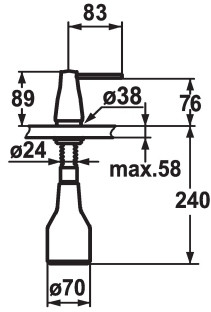

## KWC EVE Soap dispenser

Modell-Linie: ACCESSOIRES | Z.536.063.150  
Sanitetsutrustning | Tvålbehållare

### KWC-No.

**536063**  
chromeline

**536263**  
black chrome-plated

**536064**  
stainless steel

**536262**  
glacier white

### ATT-KWC-FARBCODE

chromeline

black chrome-plated

stainless steel

glacier white

- \* Soap dispenser KWC EVE
- \* Easily refillable from top without disassembly
- \* Mounting hole size  $\varnothing 26$  mm
- \* Scope of delivery:

- Pump
- Soap container, filling capacity 350 ml Z.635.713
- \* To be ordered separately (optional or if necessary):
- Escutcheon Z.536.291.000 or Z.536.292.700