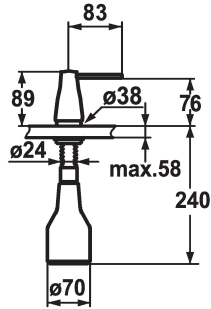

KWC EVE Soap dispenser

Modell-Linie: ACCESSOIRES | Z.536.063.150
Saniteettivarusteet julkisiin tiloihin | Saippua-annostelijat

KWC-No.

536063
chromeline

536263
black chrome-plated

536064
stainless steel

536262
glacier white

ATT-KWC-FARBCODE

chromeline

black chrome-plated

stainless steel

glacier white

- * Soap dispenser KWC EVE
- * Easily refillable from top without disassembly
- * Mounting hole size $\varnothing 26$ mm
- * Scope of delivery:

- Pump
- Soap container, filling capacity 350 ml Z.635.713
- * To be ordered separately (optional or if necessary):
- Escutcheon Z.536.291.000 or Z.536.292.700

Tekniset tiedot

ATT-KWC-FARBCODE

Installation_type