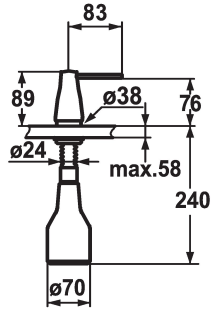

KWC EVE Soap dispenser

Modell-Linie: ACCESSOIRES | Z.536.063.150
Accessories | Soap dispensers

KWC-No.

536063
chromeline

536263
black chrome-plated

536064
stainless steel

536262
glacier white

Color code

chrome

black chrome-plated

stainless steel

glacier white

- * Soap dispenser KWC EVE
- * Easily refillable from top without disassembly
- * Mounting hole size $\varnothing 26$ mm
- * Scope of delivery:

- Pump
- Soap container, filling capacity 350 ml Z.635.713
- * To be ordered separately (optional or if necessary):
- Escutcheon Z.536.291.000 or Z.536.292.700

Technical Data

Color code

glacier white

Installation_type

Pillar installation

Faucet_typ

Soap dispenser

Dimension Height