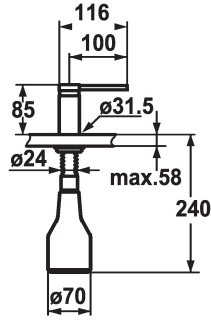

KWC AVA Soap dispenser

Modell-Linie: ACCESSOIRES | Z.536.159.127

Saniteettivarusteet julkisiin tiloihin | Saippua-annostelijat

KWC-No.

536159
chromeline

538981
matt black

536177
decor steel

ATT-KWC-FARBCODE

chromeline

matt black

decor steel

* Soap dispenser KWC AVA
* Easily refillable from top without disassembly
* Mounting hole size $\varnothing 26$ mm

* Scope of delivery:
- Pump
- Soap container, filling capacity 350 ml Z.635.713

Tekniset tiedot

ATT-KWC-FARBCODE

Faucet_typ

Measure_Height

Projection_A

lviCode

decor steel

Seifenspender