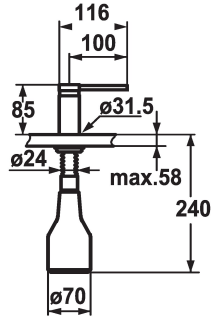

KWC AVA Soap dispenser

Modell-Linie: ACCESSOIRES | Z.536.159.127
Accessories | Soap dispensers

KWC-No.

536159
chromeline

538981
matt black

536177
decor steel

Color code

chromeline

matt black

decor steel

* Soap dispenser KWC AVA
* Easily refillable from top without disassembly
* Mounting hole size $\varnothing 26$ mm

* Scope of delivery:
- Pump
- Soap container, filling capacity 350 ml Z.635.713

Technical Data

Color code

Faucet_typ

Measure Height

Projection A

decor steel

Soap dispenser

85