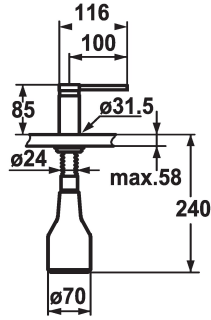

KWC AVA Soap dispenser

Modell-Linie: ACCESSOIRES | Z.536.159.127
Accessories | Soap dispensers

KWC-No.

536159
chromeline

538981
matt black

536177
decor steel

Color code

chromeline

matt black

decor steel

* Soap dispenser KWC AVA
* Easily refillable from top without disassembly
* Mounting hole size $\varnothing 26$ mm

* Scope of delivery:
- Pump
- Soap container, filling capacity 350 ml Z.635.713

Technical Data

Color code

Faucet_typ

Dimension Height

Projection A

decor steel

Soap dispenser

85