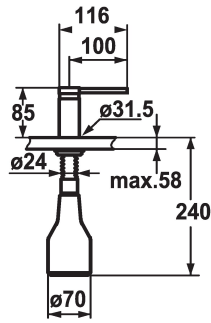

## KWC AVA Soap dispenser

Modell-Linie: ACCESSOIRES | Z.536.159.127  
Accessories | Soap dispensers

### KWC-No.

**536159**  
chromeline

**538981**  
matt black

**536177**  
decor steel

### Color code

chrome

matt black

decor steel

\* Soap dispenser KWC AVA  
\* Easily refillable from top without disassembly  
\* Mounting hole size  $\varnothing 26$  mm

\* Scope of delivery:  
- Pump  
- Soap container, filling capacity 350 ml Z.635.713

### Technical Data

Color code

Faucet\_typ

Dimension Height

Projection\_A

decor steel

Soap dispenser

85