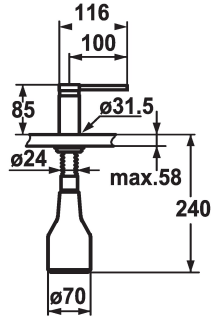

KWC AVA
Soap dispenser

Modell-Linie: ACCESSOIRES | Z.536.159.000

KWC-No.

536159
chromeline

538981
matt black

536177
decor steel

ATT-KWC-FARBCODE

chromeline

matt black

decor steel

* Soap dispenser KWC AVA
* Easily refillable from top without disassembly
* Mounting hole size $\varnothing 26$ mm

* Scope of delivery:
- Pump
- Soap container, filling capacity 350 ml Z.635.713

Dane techniczne

ATT-KWC-FARBCODE

Faucet_typ

Dimension Height

Projection_A

chromeline

Seifenspender

85