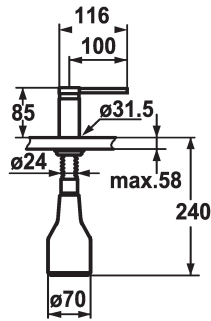

KWC AVA Soap dispenser

Modell-Linie: ACCESSOIRES | Z.536.159.000

Saniteettivarusteet julkisiin tiloihin | Saippua-annostelijat

KWC-No.

536159
chromeline

538981
matt black

536177
decor steel

Värikoodi

chromeline

matt black

decor steel

* Soap dispenser KWC AVA
* Easily refillable from top without disassembly
* Mounting hole size $\varnothing 26$ mm

* Scope of delivery:
- Pump
- Soap container, filling capacity 350 ml Z.635.713

Tekniset tiedot

Värikoodi

Faucet_typ

Measure_Height

Projection_A

IviCode

chromeline

Seifenspender