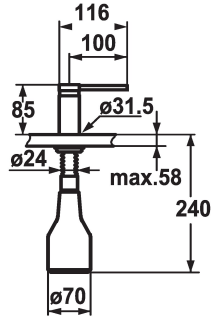

KWC AVA Soap dispenser

Modell-Linie: ACCESSOIRES | Z.536.159.000
Accessories | Soap dispensers

KWC-No.

536159
chromeline

538981
matt black

536177
decor steel

Color code

chromeline

matt black

decor steel

* Soap dispenser KWC AVA
* Easily refillable from top without disassembly
* Mounting hole size $\varnothing 26$ mm

* Scope of delivery:
- Pump
- Soap container, filling capacity 350 ml Z.635.713

Technical Data

Color code

Faucet_typ

Measure Height

Projection A

chromeline

Soap dispenser

85