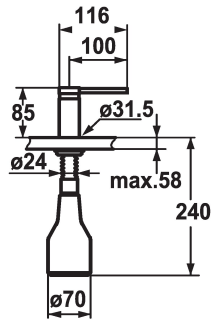

## KWC AVA Soap dispenser

Modell-Linie: ACCESSOIRES | Z.536.159.000  
Accessories | Soap dispensers

### KWC-No.

**536159**  
chromeline

**538981**  
matt black

**536177**  
decor steel

### Color code

chromeline

matt black

decor steel

\* Soap dispenser KWC AVA  
\* Easily refillable from top without disassembly  
\* Mounting hole size  $\varnothing 26$  mm

\* Scope of delivery:  
- Pump  
- Soap container, filling capacity 350 ml Z.635.713

### Technical Data

Color code

Faucet\_typ

Dimension Height

Projection A

chromeline

Soap dispenser

85