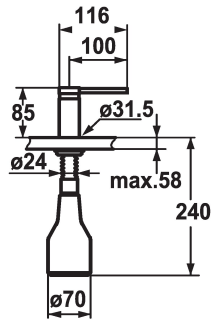

## KWC AVA Soap dispenser

Modell-Linie: ACCESSOIRES | Z.536.159.000  
Accessories | Soap dispensers

### KWC-No.

**536159**  
chromeline

**538981**  
matt black

**536177**  
decor steel

### Color\_code

chrome

matt black

decor steel

\* Soap dispenser KWC AVA  
\* Easily refillable from top without disassembly  
\* Mounting hole size  $\varnothing 26$  mm

\* Scope of delivery:  
- Pump  
- Soap container, filling capacity 350 ml Z.635.713

### Technical Data

Color\_code

Faucet\_typ

Dimension Height

Projection\_A

chrome

Soap dispenser

85