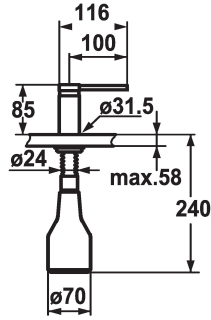

**KWC** AVA  
Soap dispenser

Modell-Linie: ACCESSOIRES | Z.536.159.000

**KWC-No.**

**536159**  
chromeline

**538981**  
matt black

**536177**  
decor steel

**ATT-KWC-FARBCODE**

chromeline

matt black

decor steel

\* Soap dispenser KWC AVA  
\* Easily refillable from top without disassembly  
\* Mounting hole size  $\varnothing 26$  mm

\* Scope of delivery:  
- Pump  
- Soap container, filling capacity 350 ml Z.635.713

**Technické údaje**

ATT-KWC-FARBCODE

Faucet\_typ

Measure\_Height

Projection\_A

chromeline

Seifenspender

85