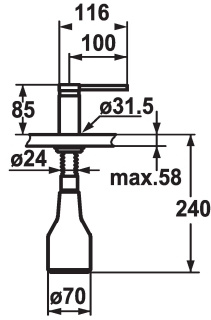

KWC AVA Soap dispenser

Modell-Linie: ACCESSOIRES | Z.536.159.000
Accessories | Soap dispensers

KWC-No.

536159
chromeline

538981
matt black

536177
decor steel

Color code

chrome

matt black

decor steel

* Soap dispenser KWC AVA
* Easily refillable from top without disassembly
* Mounting hole size $\varnothing 26$ mm

* Scope of delivery:
- Pump
- Soap container, filling capacity 350 ml Z.635.713

Technical Data

Color code

chrome

Faucet_typ

Soap dispenser

Dimension Height

85

Projection_A