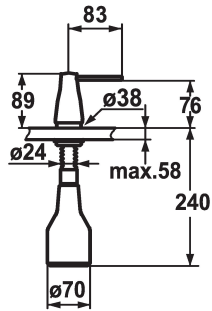

KWC EVE Soap dispenser

Modell-Linie: ACCESSOIRES | Z.536.063.700

KWC-No.

536063
chromeline

536263
black chrome-plated

536064
stainless steel

536262
glacier white

ATT-KWC-FARBCODE

chromeline

black chrome-plated

stainless steel

glacier white

- * Soap dispenser KWC EVE
- * Easily refillable from top without disassembly
- * Mounting hole size $\varnothing 26$ mm
- * Scope of delivery:

- Pump
- Soap container, filling capacity 350 ml Z.635.713
- * To be ordered separately (optional or if necessary):
- Escutcheon Z.536.292.700

Dane techniczne

ATT-KWC-FARBCODE

Installation_type

Faucet_typ

Dimension Height

Projection_A

stainless steel

Standmontage

Seifenspender

89

A85