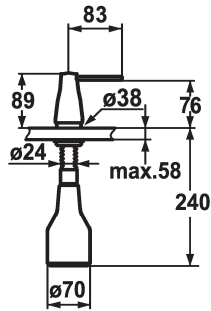

KWC EVE Soap dispenser

Modell-Linie: ACCESSOIRES | Z.536.063.700

Saniteettivarusteet julkisiin tiloihin | Saippua-annostelijat

KWC-No.

536063
chromeline

536263
black chrome-plated

536064
stainless steel

536262
glacier white

ATT-KWC-FARBCODE

chromeline

black chrome-plated

stainless steel

glacier white

- * Soap dispenser KWC EVE
- * Easily refillable from top without disassembly
- * Mounting hole size $\varnothing 26$ mm
- * Scope of delivery:

- Pump
- Soap container, filling capacity 350 ml Z.635.713
- * To be ordered separately (optional or if necessary):
- Escutcheon Z.536.292.700

Tekniset tiedot

ATT-KWC-FARBCODE

Installation_type

Faucet_typ

Measure_Height

Projection_A

lviCode

stainless steel

Standmontage

Seifenspender

89

A85