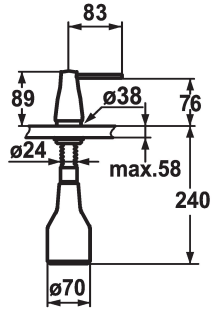

KWC EVE Soap dispenser

Modell-Linie: ACCESSOIRES | Z.536.063.700

KWC-No.

536063
chromeline

536263
black chrome-plated

536064
stainless steel

536262
glacier white

ATT-KWC-FARBCODE

chromeline

black chrome-plated

stainless steel

glacier white

- * Soap dispenser KWC EVE
- * Easily refillable from top without disassembly
- * Mounting hole size $\varnothing 26$ mm
- * Scope of delivery:

- Pump
- Soap container, filling capacity 350 ml Z.635.713
- * To be ordered separately (optional or if necessary):
- Escutcheon Z.536.292.700

Technické údaje

ATT-KWC-FARBCODE

Installation_type

Faucet_typ

Measure_Height

Projection_A

stainless steel

Standmontage

Seifenspender

89

A85