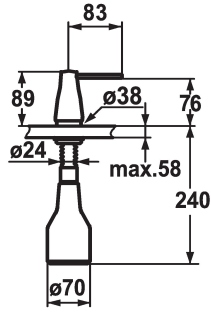

KWC EVE Soap dispenser

Modell-Linie: ACCESSOIRES | Z.536.063.000
Sanitetsutrustning | Tvålbehållare

KWC-No.

536063
chromeline

536263
black chrome-plated

536064
stainless steel

536262
glacier white

ATT-KWC-FARBCODE

chromeline

black chrome-plated

stainless steel

glacier white

- * Soap dispenser KWC EVE
- * Easily refillable from top without disassembly
- * Mounting hole size $\varnothing 26$ mm
- * Scope of delivery:

- Pump
- Soap container, filling capacity 350 ml Z.635.713
- * To be ordered separately (optional or if necessary):
- Escutcheon Z.536.291.000

Technical Data

ATT-KWC-FARBCODE

Installation_type

Faucet_typ

Measure_Height