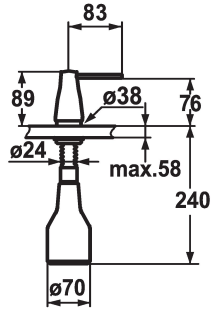

KWC EVE Soap dispenser

Modell-Linie: ACCESSOIRES | Z.536.063.000

KWC-No.

536063
chromeline

536263
black chrome-plated

536064
stainless steel

536262
glacier white

ATT-KWC-FARBCODE

chromeline

black chrome-plated

stainless steel

glacier white

- * Soap dispenser KWC EVE
- * Easily refillable from top without disassembly
- * Mounting hole size $\varnothing 26$ mm
- * Scope of delivery:

- Pump
- Soap container, filling capacity 350 ml Z.635.713
- * To be ordered separately (optional or if necessary):
- Escutcheon Z.536.291.000

Dane techniczne

ATT-KWC-FARBCODE

Installation_type

Faucet_typ

Dimension Height

Projection_A

chromeline

Standmontage

Seifenspender

89

A85