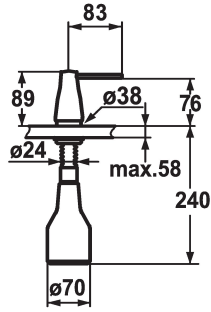

KWC EVE Soap dispenser

Modell-Linie: ACCESSOIRES | Z.536.063.000

Saniteettivarusteet julkisiin tiloihin | Saippua-annostelijat

KWC-No.

536063
chromeline

536263
black chrome-plated

536064
stainless steel

536262
glacier white

ATT-KWC-FARBCODE

chromeline

black chrome-plated

stainless steel

glacier white

- * Soap dispenser KWC EVE
- * Easily refillable from top without disassembly
- * Mounting hole size $\varnothing 26$ mm
- * Scope of delivery:

- Pump
- Soap container, filling capacity 350 ml Z.635.713
- * To be ordered separately (optional or if necessary):
- Escutcheon Z.536.291.000

Tekniset tiedot

ATT-KWC-FARBCODE

Installation_type

Faucet_typ

Measure_Height

Projection_A

lviCode

chromeline

Standmontage

Seifenspender

89

A85