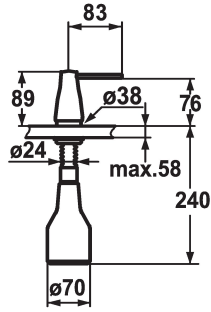

## KWC EVE Soap dispenser

Modell-Linie: ACCESSOIRES | Z.536.063.000  
Accessories | Soap dispensers

### KWC-No.

**536063**  
chromeline

**536263**  
black chrome-plated

**536064**  
stainless steel

**536262**  
glacier white

### Color code

chromeline

black chrome-plated

stainless steel

glacier white

- \* Soap dispenser KWC EVE
- \* Easily refillable from top without disassembly
- \* Mounting hole size  $\varnothing 26$  mm
- \* Scope of delivery:

- Pump
- Soap container, filling capacity 350 ml Z.635.713
- \* To be ordered separately (optional or if necessary):
- Escutcheon Z.536.291.000