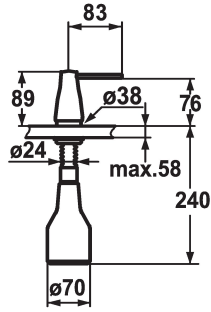

KWC EVE Soap dispenser

Modell-Linie: ACCESSOIRES | Z.536.063.000
Accessories | Soap dispensers

KWC-No.

536063
chromeline

536263
black chrome-plated

536064
stainless steel

536262
glacier white

Color_code

chrome

black chrome-plated

stainless steel

glacier white

- * Soap dispenser KWC EVE
- * Easily refillable from top without disassembly
- * Mounting hole size $\varnothing 26$ mm
- * Scope of delivery:

- Pump
- Soap container, filling capacity 350 ml Z.635.713
- * To be ordered separately (optional or if necessary):
- Escutcheon Z.536.291.000

Technical Data

Color_code

chrome

Installation_type

Pillar installation

Faucet_typ

Soap dispenser

Dimension Height