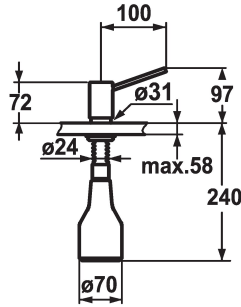

## KWC INOX Soap dispenser

Modell-Linie: ACCESSOIRES | Z.536.062.700  
Sanitetsutrustning | Tvålbehållare

### KWC-No.

**536062**

stainless steel

- \* Soap dispenser KWC INOX
- \* Easily refillable from top without disassembly
- \* Mounting hole size  $\varnothing 26$  mm

- \* Scope of delivery:
- Pump
- Soap container, filling capacity 350 ml Z.635.713

### Technical Data

ATT-KWC-FARBCODE

stainless steel

Installation\_type

Standmontage

Faucet\_typ

Seifenspender

Measure\_Height