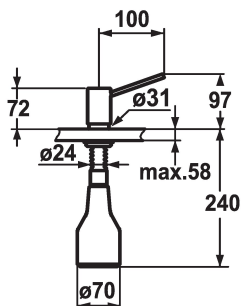

KWC INOX Soap dispenser

Modell-Linie: ACCESSOIRES | Z.536.062.700

KWC-No.

536062

stainless steel

- * Soap dispenser KWC INOX
- * Easily refillable from top without disassembly
- * Mounting hole size $\varnothing 26$ mm

- * Scope of delivery:
 - Pump
 - Soap container, filling capacity 350 ml Z.635.713

Dane techniczne

ATT-KWC-FARBCODE

Installation_type

Faucet_typ

Dimension Height

Projection_A

stainless steel