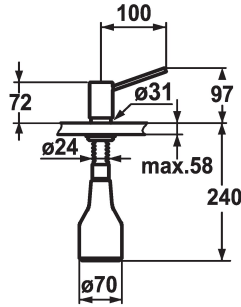

KWC INOX Soap dispenser

Modell-Linie: ACCESSOIRES | Z.536.062.700
Accessories | Soap dispensers

KWC-No.

536062

stainless steel

- * Soap dispenser KWC INOX
- * Easily refillable from top without disassembly
- * Mounting hole size $\varnothing 26$ mm

- * Scope of delivery:
 - Pump
 - Soap container, filling capacity 350 ml Z.635.713

Technical Data

Color code
Installation type
Faucet_typ
Measure Height
Projection A

stainless steel
Pillar installation
Soap dispenser
97
A 100