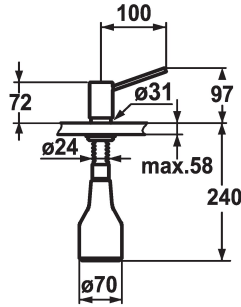

KWC INOX Soap dispenser

Modell-Linie: ACCESSOIRES | Z.536.062.700
Accessories | Soap dispensers

KWC-No.

536062

stainless steel

* Soap dispenser KWC INOX
* Easily refillable from top without disassembly
* Mounting hole size ø26 mm

* Scope of delivery:
- Pump
- Soap container, filling capacity 350 ml Z.635.713

Technical Data

Color code
Installation_type
Faucet_typ
Dimension Height
Projection_A

stainless steel
Pillar installation
Soap dispenser
97
A 100