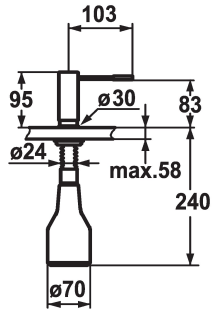

## KWC ONO Soap dispenser

Modell-Linie: ACCESSOIRES | Z.536.060.700  
Sanitetsutrustning | Tvålbehållare

### KWC-No.

**536060**  
chromeline

**536061**  
stainless steel

### ATT-KWC-FARBCODE

chromeline

stainless steel

- \* Soap dispenser KWC ONO
- \* Easily refillable from top without disassembly
- \* Mounting hole size  $\varnothing 26$  mm
- \* Scope of delivery:

- Pump
- Soap container, filling capacity 350 ml Z.635.713
- \* To be ordered separately (optional or if necessary):
- Escutcheon Z.536.292.700

### Technical Data

ATT-KWC-FARBCODE

stainless steel

Faucet\_typ

Seifenspender

Measure\_Height

95

Projection\_A