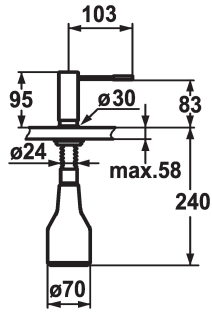

KWC ONO
Soap dispenser

Modell-Linie: ACCESSOIRES | Z.536.060.700

KWC-No.

536060
chromeline

536061
stainless steel

ATT-KWC-FARBCODE

chromeline

stainless steel

- * Soap dispenser KWC ONO
- * Easily refillable from top without disassembly
- * Mounting hole size $\varnothing 26$ mm
- * Scope of delivery:

- Pump
- Soap container, filling capacity 350 ml Z.635.713
- * To be ordered separately (optional or if necessary):
- Escutcheon Z.536.292.700

Dane techniczne

ATT-KWC-FARBCODE

Faucet_typ

Dimension Height

Projection_A

stainless steel

Seifenspender

95