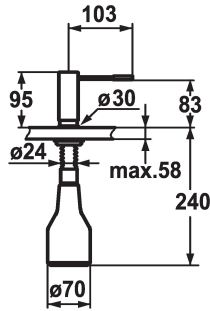

### KWC-No.

**536060**  
chromeline

**536061**  
stainless steel

### Värikoodi

chromeline

stainless steel

- \* Soap dispenser KWC ONO
- \* Easily refillable from top without disassembly
- \* Mounting hole size  $\varnothing 26$  mm
- \* Scope of delivery:

- Pump
- Soap container, filling capacity 350 ml Z.635.713
- \* To be ordered separately (optional or if necessary):
- Escutcheon Z.536.292.700

### Tekniset tiedot

Värikoodi

Faucet\_typ

Measure\_Height

Projection\_A

lviCode

stainless steel

Seifenspender