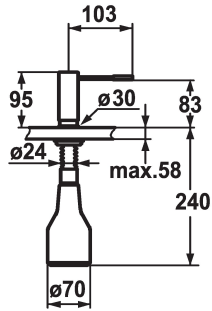

KWC ONO Soap dispenser

Modell-Linie: ACCESSOIRES | Z.536.060.700
Accessories | Soap dispensers

KWC-No.

536060
chromeline

536061
stainless steel

Color code

chromeline

stainless steel

- * Soap dispenser KWC ONO
- * Easily refillable from top without disassembly
- * Mounting hole size $\varnothing 26$ mm
- * Scope of delivery:

- Pump
- Soap container, filling capacity 350 ml Z.635.713
- * To be ordered separately (optional or if necessary):
- Escutcheon Z.536.292.700

Technical Data

Color code

stainless steel

Faucet_typ

Soap dispenser

Measure Height

95

Projection A