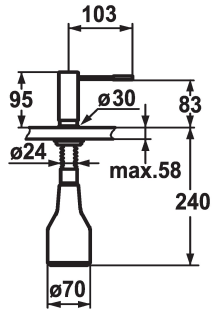

## KWC ONO Soap dispenser

Modell-Linie: ACCESSOIRES | Z.536.060.700  
Accessories | Soap dispensers

### KWC-No.

**536060**  
chromeline

**536061**  
stainless steel

### Color code

chromeline

stainless steel

- \* Soap dispenser KWC ONO
- \* Easily refillable from top without disassembly
- \* Mounting hole size  $\varnothing 26$  mm
- \* Scope of delivery:

- Pump
- Soap container, filling capacity 350 ml Z.635.713
- \* To be ordered separately (optional or if necessary):
- Escutcheon Z.536.292.700

### Technical Data

Color code

stainless steel

Faucet\_typ

Soap dispenser

Dimension Height

95

Projection A