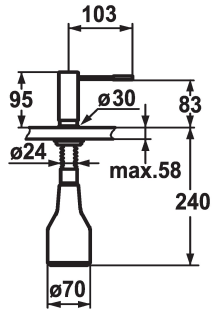

## KWC ONO Soap dispenser

Modell-Linie: ACCESSOIRES | Z.536.060.700  
Accessories | Soap dispensers

### KWC-No.

**536060**  
chromeline

**536061**  
stainless steel

### Color code

chrome

stainless steel

- \* Soap dispenser KWC ONO
- \* Easily refillable from top without disassembly
- \* Mounting hole size  $\varnothing 26$  mm
- \* Scope of delivery:

- Pump
- Soap container, filling capacity 350 ml Z.635.713
- \* To be ordered separately (optional or if necessary):
- Escutcheon Z.536.292.700

### Technical Data

Color code

stainless steel

Faucet\_typ

Soap dispenser

Dimension Height

95

Projection\_A