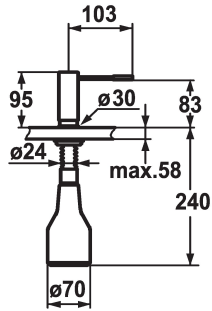

KWC ONO Soap dispenser

Modell-Linie: ACCESSOIRES | Z.536.060.700

KWC-No.

536060
chromeline

536061
stainless steel

ATT-KWC-FARBCODE

chromeline

stainless steel

- * Soap dispenser KWC ONO
- * Easily refillable from top without disassembly
- * Mounting hole size $\varnothing 26$ mm
- * Scope of delivery:

- Pump
- Soap container, filling capacity 350 ml Z.635.713
- * To be ordered separately (optional or if necessary):
- Escutcheon Z.536.292.700

Technické údaje

ATT-KWC-FARBCODE

Faucet_typ

Measure_Height

Projection_A

stainless steel

Seifenspender

95