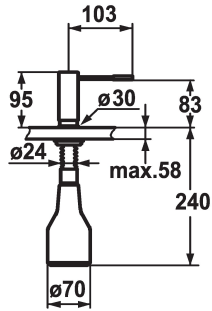

**KWC** ONO  
Soap dispenser

Modell-Linie: ACCESSOIRES | Z.536.060.000

**KWC-No.**

**536060**  
chromeline

**536061**  
stainless steel

**ATT-KWC-FARBCODE**

chromeline

stainless steel

- \* Soap dispenser KWC ONO
- \* Easily refillable from top without disassembly
- \* Mounting hole size  $\varnothing 26$  mm
- \* Scope of delivery:

- Pump
- Soap container, filling capacity 350 ml Z.635.713
- \* To be ordered separately (optional or if necessary):
- Escutcheon Z.536.291.000

**Dane techniczne**

ATT-KWC-FARBCODE

Faucet\_typ

Dimension Height

Projection\_A

chromeline

Seifenspender

95