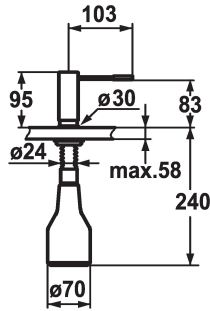

KWC ONO Soap dispenser

Modell-Linie: ACCESSOIRES | Z.536.060.000

Saniteettivarusteet julkisiin tiloihin | Saippua-annostelijat

KWC-No.

536060
chromeline

536061
stainless steel

ATT-KWC-FARBCODE

chromeline

stainless steel

- Soap dispenser KWC ONO
- Easily refillable from top without disassembly
- Mounting hole size $\varnothing 26$ mm
- Scope of delivery:

- Pump
- Soap container, filling capacity 350 ml Z.635.713
- To be ordered separately (optional or if necessary):
- Escutcheon Z.536.291.000

Tekniset tiedot

ATT-KWC-FARBCODE

Faucet_typ

Measure_Height

Projection_A

lviCode

chromeline

Seifenspender

95

A105

0