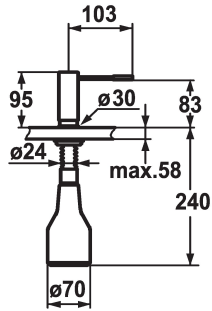

## KWC ONO Soap dispenser

Modell-Linie: ACCESSOIRES | Z.536.060.000  
Accessories | Soap dispensers

### KWC-No.

**536060**  
chromeline

**536061**  
stainless steel

### Color code

chromeline

stainless steel

\* Soap dispenser KWC ONO  
\* Easily refillable from top without disassembly  
\* Mounting hole size  $\varnothing 26$  mm  
\* Scope of delivery:

- Pump  
- Soap container, filling capacity 350 ml Z.635.713  
\* To be ordered separately (optional or if necessary):  
- Escutcheon Z.536.291.000

### Technical Data

Color code

chromeline

Faucet\_typ

Soap dispenser

Measure Height

95

Projection A