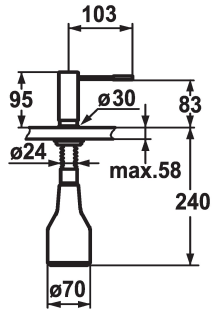

## KWC ONO Soap dispenser

Modell-Linie: ACCESSOIRES | Z.536.060.000  
Accessories | Soap dispensers

### KWC-No.

**536060**  
chromeline

**536061**  
stainless steel

### Color code

chromeline

stainless steel

- \* Soap dispenser KWC ONO
- \* Easily refillable from top without disassembly
- \* Mounting hole size  $\varnothing 26$  mm
- \* Scope of delivery:

- Pump
- Soap container, filling capacity 350 ml Z.635.713
- \* To be ordered separately (optional or if necessary):
- Escutcheon Z.536.291.000

### Technical Data

Color code

Faucet\_typ

Dimension Height

Projection A

chromeline

Soap dispenser

95