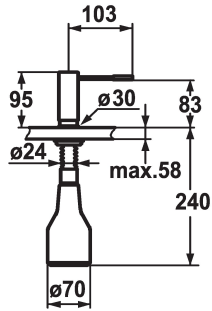

KWC ONO Soap dispenser

Modell-Linie: ACCESSOIRES | Z.536.060.000
Accessories | Soap dispensers

KWC-No.

536060
chromeline

536061
stainless steel

Color code

chrome

stainless steel

- * Soap dispenser KWC ONO
- * Easily refillable from top without disassembly
- * Mounting hole size $\varnothing 26$ mm
- * Scope of delivery:

- Pump
- Soap container, filling capacity 350 ml Z.635.713
- * To be ordered separately (optional or if necessary):
- Escutcheon Z.536.291.000

Technical Data

Color code

chrome

Faucet_typ

Soap dispenser

Dimension Height

95

Projection_A