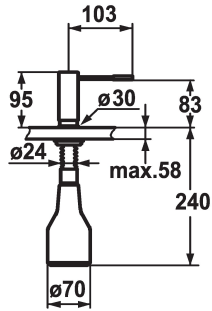

KWC ONO
Soap dispenser

Modell-Linie: ACCESSOIRES | Z.536.060.000

KWC-No.

536060
chromeline

536061
stainless steel

ATT-KWC-FARBCODE

chromeline

stainless steel

- * Soap dispenser KWC ONO
- * Easily refillable from top without disassembly
- * Mounting hole size $\varnothing 26$ mm
- * Scope of delivery:

- Pump
- Soap container, filling capacity 350 ml Z.635.713
- * To be ordered separately (optional or if necessary):
- Escutcheon Z.536.291.000

Technické údaje

ATT-KWC-FARBCODE

Faucet_typ

Measure_Height

Projection_A

chromeline

Seifenspender

95