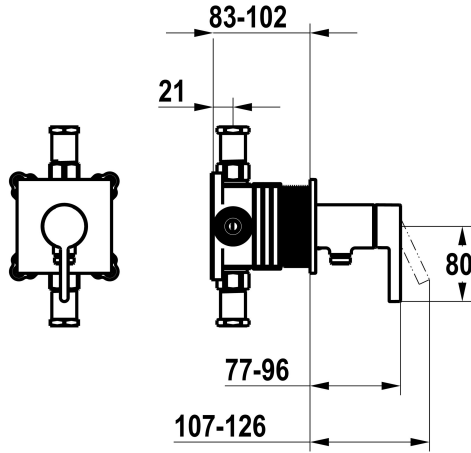

KWC BEVO Trim kit - lever mixer - shower

Modell-Linie: BEVO | 21.424.550.179
Showers | Manual shower

KWC-No.

125291 chromeline, with safety device DIN EN 1717
3600018620 brushed gold, with safety device DIN EN 1717
3600008122 brushed steel, with safety device DIN EN 1717
3600008121 matt black, with safety device DIN EN 1717
3600018609 brushed copper, with safety device DIN EN 1717
3600018623 brushed graphite, with safety device DIN EN 1717

- * Scope of delivery:
 - Lever mixer unit - with integrated hose connection
 - Fastening of the cover plate without screws
 - * To be ordered separately:
 - Unit for concealed installation KWC HOMEBOX Lever mixer 1
- Consumers 39.006.251.931

Technical Data

Durchflussmenge	16 l/min (3 bar)
Bedienung	frontbedient
Farbcode	brushed graphite
Installationsart	Wandmontage
Artikeltyp	Hebelmischer
Armaturengeräuschgruppe	I
Unterputz	FM-Set, mit SI DIN EN 1717
Energieetikette (CH)	C
Material	Messing
Höhe maximal	100 mm
Breite maximal	100 mm

Spare Parts

KWC BEVO

Trim kit - lever mixer - shower

Modell-Linie: BEVO | 21.424.550.179

Showers | Manual shower

Control cartridge

537602

Z.537.602
