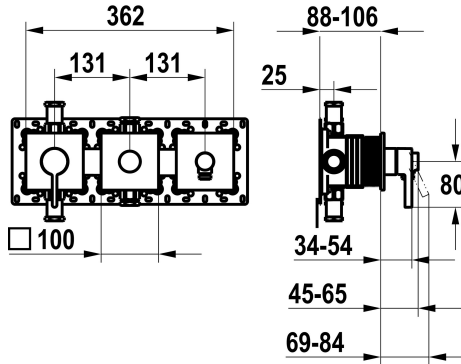

KWC BEVO Trim kit - lever mixer - tub

Modell-Linie: BEVO | 20.424.550.178
Showers | Exposed bath mixer

KWC-No.

- 125295**
chromeline, with safety device DIN EN 1717
- 3600018607**
brushed gold, with safety device DIN EN 1717
- 3600008115**
matt black, with safety device DIN EN 1717
- 3600008123**
brushed steel, with safety device DIN EN 1717
- 3600018611**
brushed copper, with safety device DIN EN 1717
- 3600018608**
brushed graphite, with safety device DIN EN 1717

Farbcode

- chromeline
- brushed gold
- matt black
- brushed steel
- brushed copper
- brushed graphite

NEW

- * Trim kit with function unit KWC HOMEBOX
- * Outflow
 - with integrated hose connection
 - above or below for the second consumer with CHOICE diverter without automatic reset
- * KWC cartridge M 35-S HF
 - with ceramic discs
 - flow rate and temperature continuously variable

- * Scope of delivery:
 - Lever mixer unit
 - Diverter unit
 - Hose connection unit
 - Fastening of the cover plate without screws
- * To be ordered separately:
 - Unit for concealed installation KWC HOMEBOX Thermostatic/lever mixer 2 consumers 39.006.261.931

Technical Data

A_Outlet (UP)	19.2 l/min (3 bar)
A_Shower outlet	15.2 l/min (3 bar)
Handling	front lever
Color_code	brushed copper
Installation_type	Wall mounted
Article type	Lever mixer
G_Acoustic group	II
Concealed_unit	Trim kit, with vacuum breaker
G_Acoustic group_Shower_outlet	I
Energy Label (CH)	C
material	Brass
Height maximum	100 mm
Width maximum	362 mm