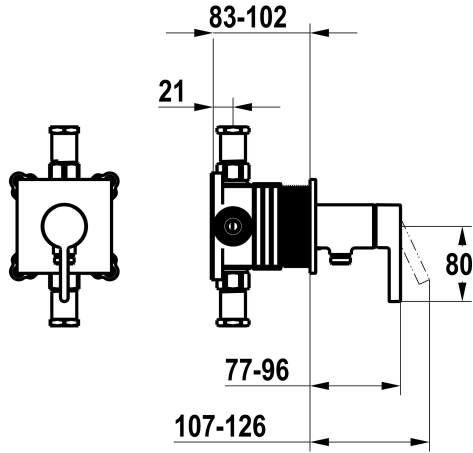

KWC BEVO Trim kit - lever mixer - shower

Modell-Linie: BEVO | 21.424.550.178
Showers | Manual shower

KWC-No.

125291 chromeline, with safety device DIN EN 1717
3600018620 brushed gold, with safety device DIN EN 1717
3600008122 brushed steel, with safety device DIN EN 1717
3600008121 matt black, with safety device DIN EN 1717
3600018609 brushed copper, with safety device DIN EN 1717
3600018623 brushed graphite, with safety device DIN EN 1717

- * Scope of delivery:
 - Lever mixer unit - with integrated hose connection
 - Fastening of the cover plate without screws
 - * To be ordered separately:
 - Unit for concealed installation KWC HOMEBOX Lever mixer 1
- Consumers 39.006.251.931

Technical Data

Durchflussmenge	16 l/min (3 bar)
Bedienung	frontbedient
Farbcode	brushed copper
Installationsart	Wandmontage
Artikeltyp	Hebelmischer
Armaturengeräuschgruppe	I
Unterputz	FM-Set, mit SI DIN EN 1717
Energieetikette (CH)	C
Material	Messing
Höhe maximal	100 mm
Breite maximal	100 mm

Spare Parts

KWC BEVO

Trim kit - lever mixer - shower

Modell-Linie: BEVO | 21.424.550.178

Showers | Manual shower

Control cartridge

537602

Z.537.602
