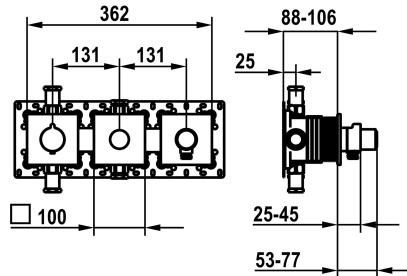

KWC

Trim kit with safety device DIN EN 1717 - thermostatic mixer - tub

Modell-Linie: **SHOWERCULTURE** | 20.004.853.175

Showers | Exposed bath mixer

KWC-No.

125300

chromeline

3600018570

100 mm

Breite maximal

362 mm

B