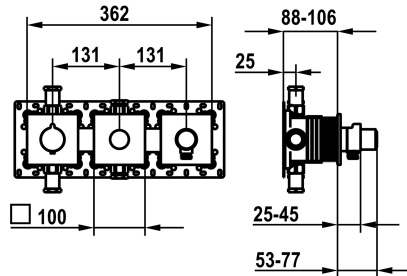

#### KWC-Nr.

**125300**  
chromeline

**3600018570**  
brushed gold

**125301**  
matt black

**125302**  
brushed steel

**3600018568**  
brushed copper

**3600018571**  
brushed graphite

100 mm

Breite maximal

362 mm

B