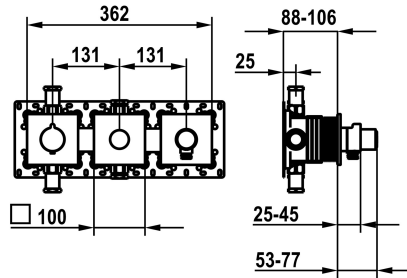

KWC

Trim kit with safety device DIN EN 1717 - thermostatic mixer - tub

Modell-Linie: **SHOWERCULTURE** | 20.004.853.178

Showers | Exposed bath mixer

KWC-No.

125300

chromeline

3600018570

100 mm

Breite maximal

362 mm

B