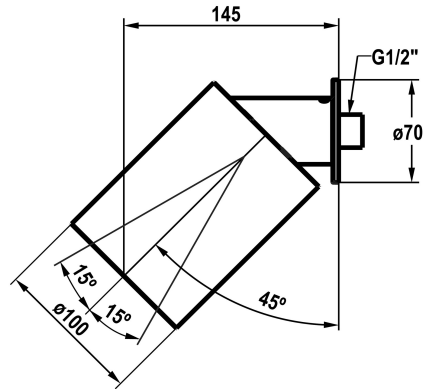

KWC BROCCA Wall head shower

Modell-Linie: **SHOWERCULTURE** | 26.000.241.778
Showers | Shower heads

KWC-No.

3600009661
chromeline

3600009662
matt black

3600009655
stainless steel

3600018551
brushed gold

3600018560
brushed copper

NEW

- * Shower head KWC BROCCA
- * for wall mount
- * Made of stainless steel
- * Cleaning-friendly faceplate
- * Adjustable from 30-60°

- * Connecting thread ½"
- * spajet
- * Scope of delivery:
- Escutcheon round and square

Technical Data

Auslaufmenge

10.8 l/min (3 bar)

Anschluss

G ½"

Durchmesser

D102

Farbcode