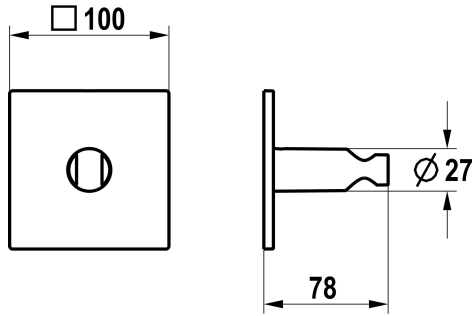

KWC HOMEBOX Shower bracket

Modell-Linie: SHOWERCULTURE | 26.000.624.178
Showers | Complementary parts showers

KWC-No.

125303
chromeline

3600018573
brushed gold

125304
matt black

125305
brushed steel

3600018555
brushed copper

Material

Messing

Höhe maximal

100 mm

Breite maximal

100 mm

Länge maximal

78 mm